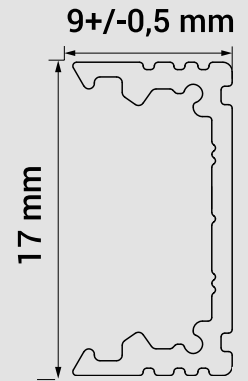

ORO-PROFIL-UNI-OUT-C-SET 2m

	Index		Index		Index
○	ORO-PROFIL-UNI-OUT-2M-C-SET	OR032039	○	ORO-PROFIL-UNI-OUT-WHITE-2M-C-SET	OR032042
●			●	ORO-PROFIL-UNI-OUT-BLACK-2M-C-SET	OR032045

W ZESTAWIE / INCLUDED: